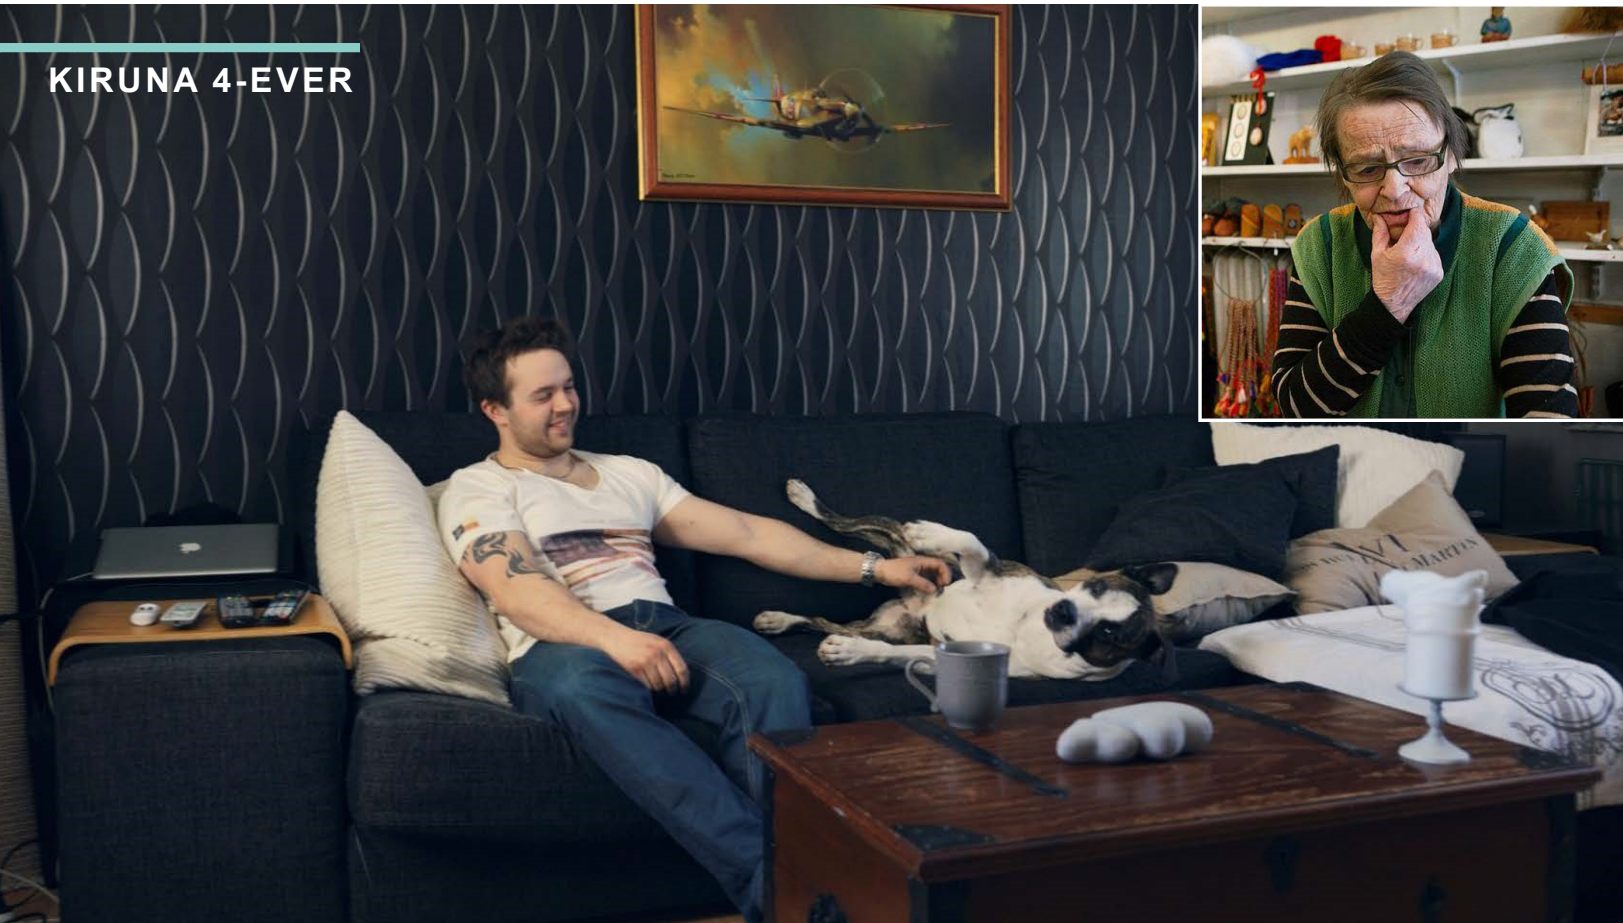

KIRUNA 4-EVER

An aerial, grayscale photograph of a city center. The image shows a dense cluster of buildings with various architectural styles, including modern glass-fronted structures and older brick buildings. In the center, there is a large, open public square or plaza with trees and what appears to be a fountain or a large circular feature. The overall scene is a high-angle view of an urban environment.